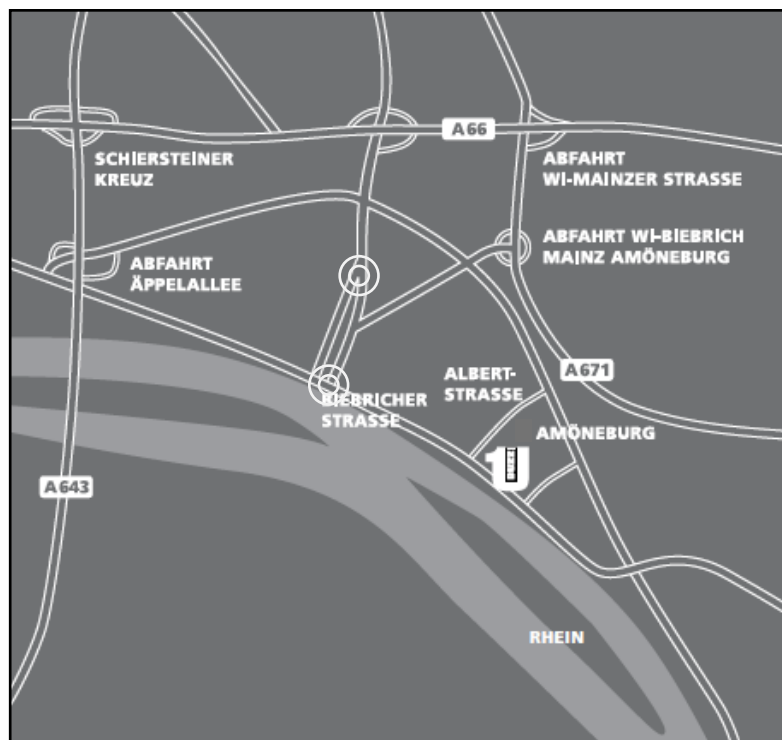

## Driving directions to Dyckerhoff Headquarters, Wiesbaden

### From Frankfurt a. M./Cologne via interchange “Wiesbadener Kreuz”

A66 until exit “Wiesbaden – Mainzer Straße”, keep left on A671, then first exit “Mainz-Amöneburg”, turn right on Mainzer Straße, at the next traffic light turn left on Wiesbadener Landstraße, at the next crossing right into Albertstraße, then turn left again into Biebricher Straße, visitor parking (P1) after approx. 150 m on the right side. Dyckerhoff Headquarters are located in the new building diagonally opposite the high-rise building.

### From Darmstadt

A671 until exit “Mainz-Amöneburg”, turn right on Mainzer Straße, at the next traffic light turn left on Wiesbadener Landstraße, at the next crossing right into Albertstraße, then turn left again into Biebricher Straße, visitor parking (P1) after approx. 150 m on the right side. Dyckerhoff Headquarters are located in the new building diagonally opposite the high-rise building.

### By public transport

From *Wiesbaden Central Station*: take bus no. 4 direction Biebrich until bus stop „Wiesbaden-Biebrich Rheinufer“, change into bus no. 9 direction Mainz until Dyckerhoff (bus stop „Niederfeldstraße“).